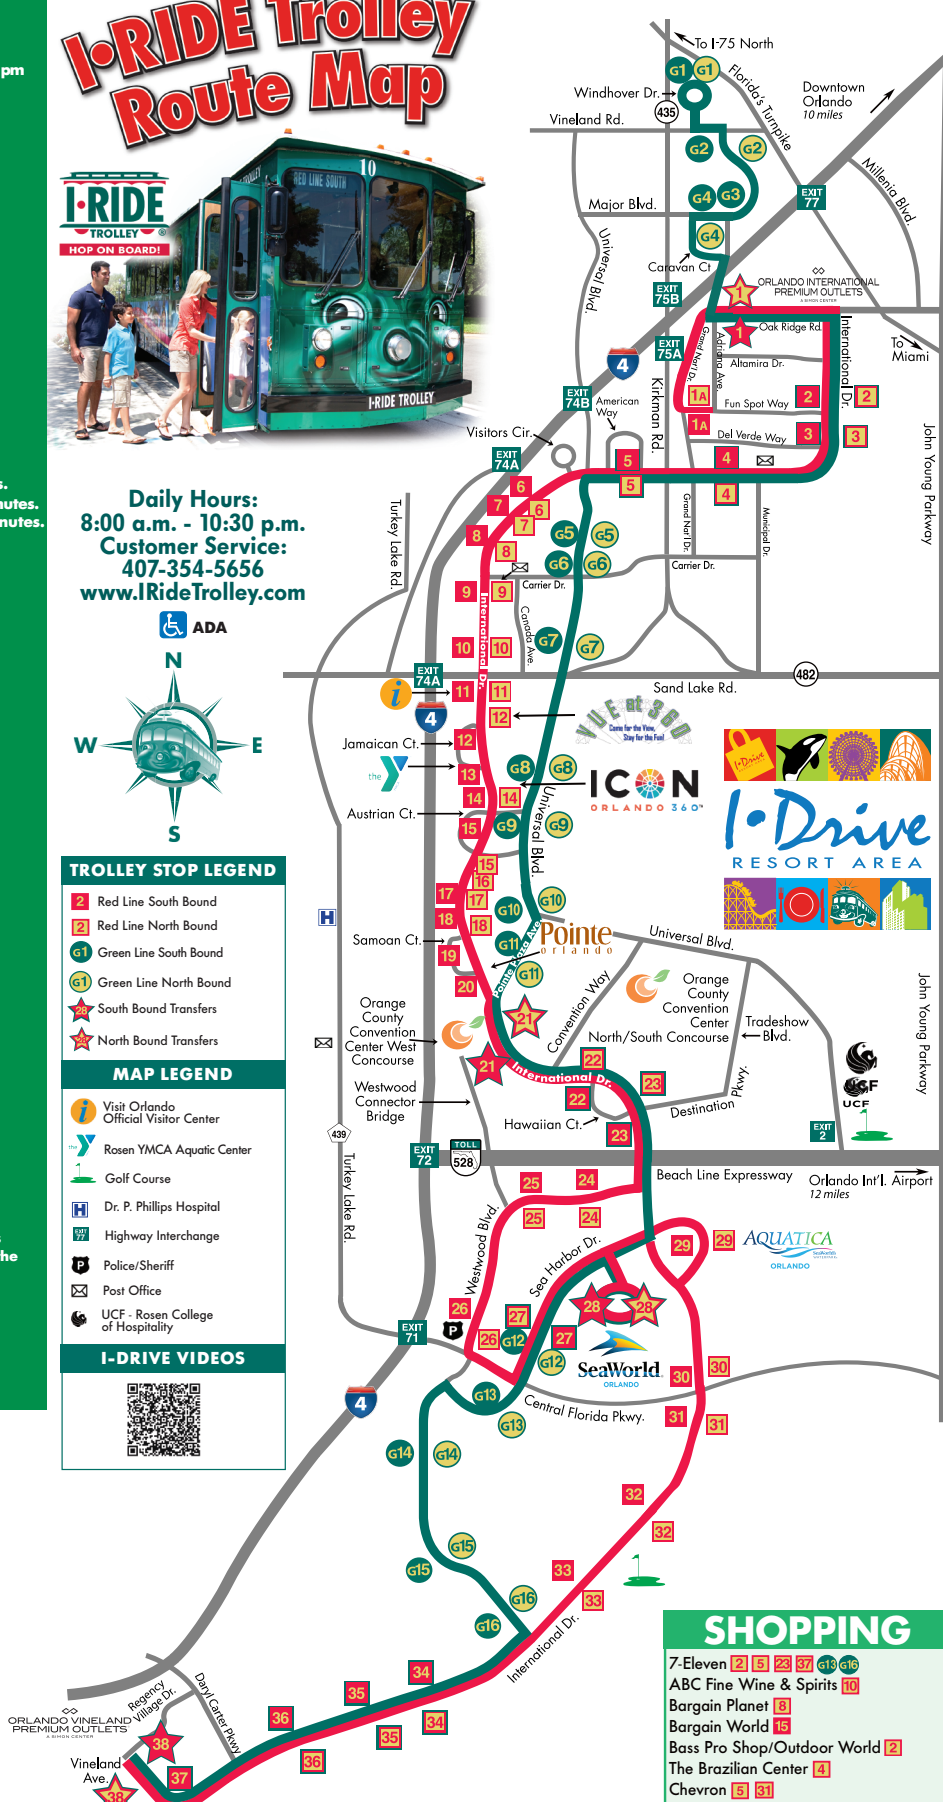

Daily Hours: 8:00 a.m. - 10:30 p.m.
Customer Service: 407-354-5656
www.IRideTrolley.com

TROLLEY STOP LEGEND

- Red Line South Bound
- Red Line North Bound
- Green Line South Bound
- Green Line North Bound
- South Bound Transfers
- North Bound Transfers

MAP LEGEND

- Visit Orlando Official Visitor Center
- Rosen YMCA Aquatic Center
- Golf Course
- Dr. P. Phillips Hospital
- Highway Interchange
- Police/Sheriff
- Post Office
- UCF - Rosen College of Hospitality

I-DRIVE VIDEOS